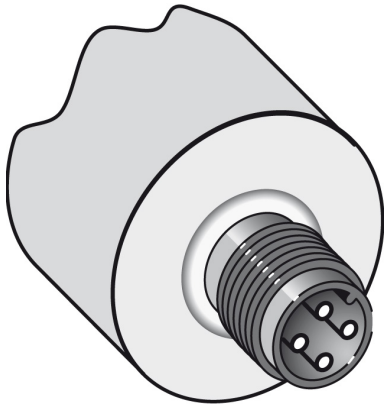

Installation note non-flush installation

Dimensional drawing

Schéma zapojení

Connection type

Australia

Phone +61 3 9457 0600
1800 334 802 – tollfree
E-Mail sales@sick.com.au

Belgium/Luxembourg

Phone +32 (0)2 466 55 66
E-Mail info@sick.be