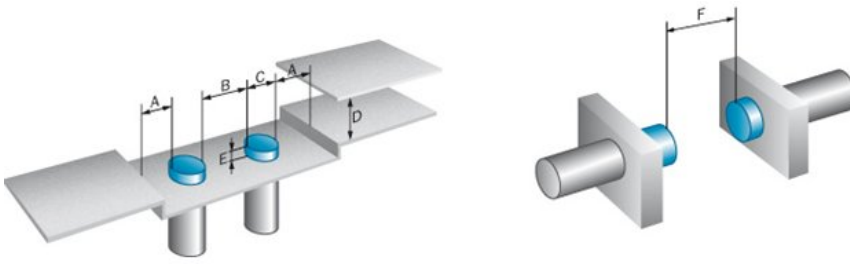

Installation note non-flush installation