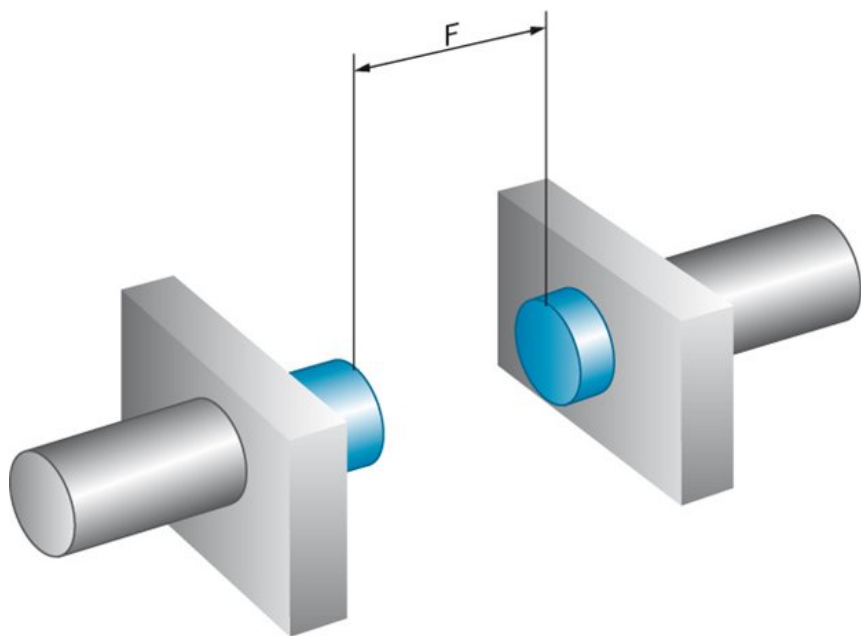

### Instalace poznámka

---

B:	36 mm
C:	18 mm
D:	24 mm
F:	64 mm
Poznámka:	Associated graphic see "Installation"

Installation note

---

Installation note

---

## Dimensional drawing