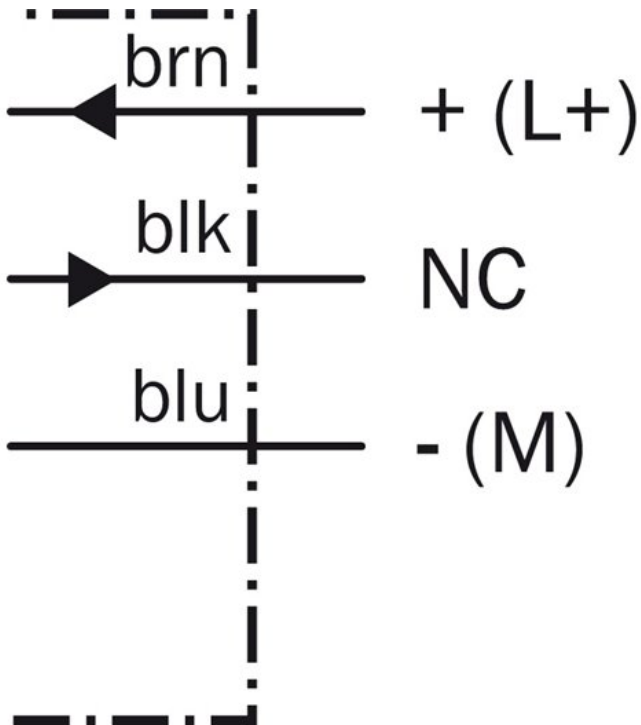

Schéma zapojení