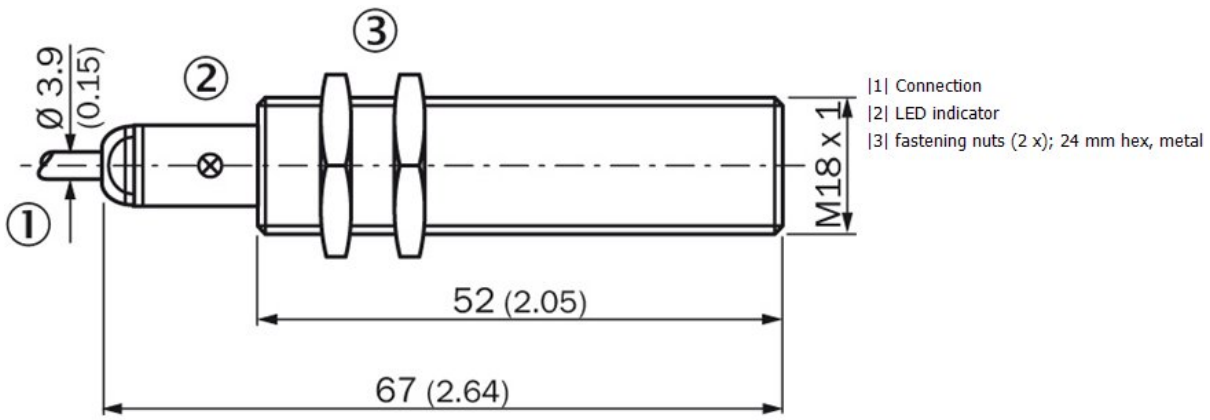

### Instalace poznámka

---

B:	36 mm
C:	18 mm
D:	24 mm
F:	64 mm
Poznámka:	Associated graphic see "Installation"

Installation note

---

Installation note

---

## Dimensional drawing