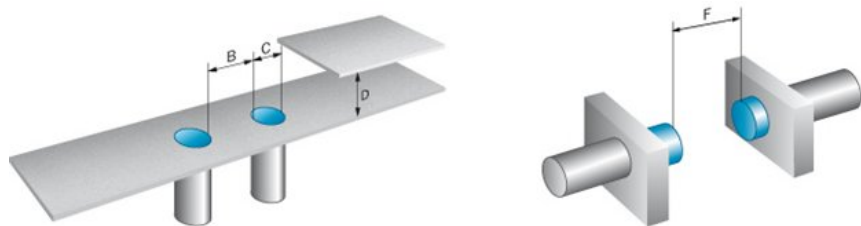

### Redukční faktory

---

Note:	The values are reference values which may vary
Carbon steel St37 (Fe):	1
Stainless steel (V2A, 304):	Ca. 0,8
Copper (Cu):	Ca. 0,4
Aluminum (Al):	Ca. 0,45
Mosaz:	Ca. 0,4

### Instalace poznámka

---

B:	36 mm
C:	18 mm
D:	24 mm
F:	64 mm
Poznámka:	Associated graphic see "Installation"

Installation note

---

Installation note

---

## Dimensional drawing