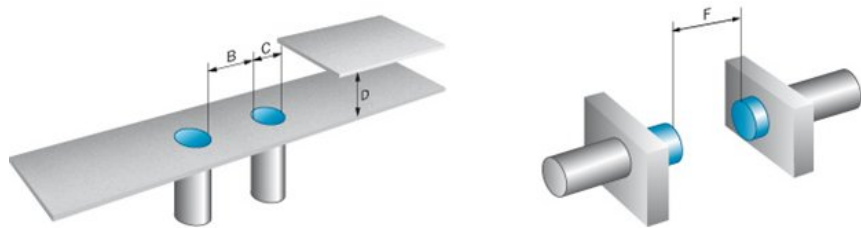

### Redukční faktory

---

Note:	The values are reference values which may vary
Carbon steel St37 (Fe):	1
Stainless steel (V2A, 304):	Ca. 0,8
Copper (Cu):	Ca. 0,4
Aluminum (Al):	Ca. 0,45
Mosaz:	Ca. 0,4

### Instalace poznámka

---

B:	36 mm
C:	18 mm
D:	24 mm
F:	64 mm
Poznámka:	Associated graphic see "Installation"

Installation note

---

Installation note

---

## Dimensional drawing