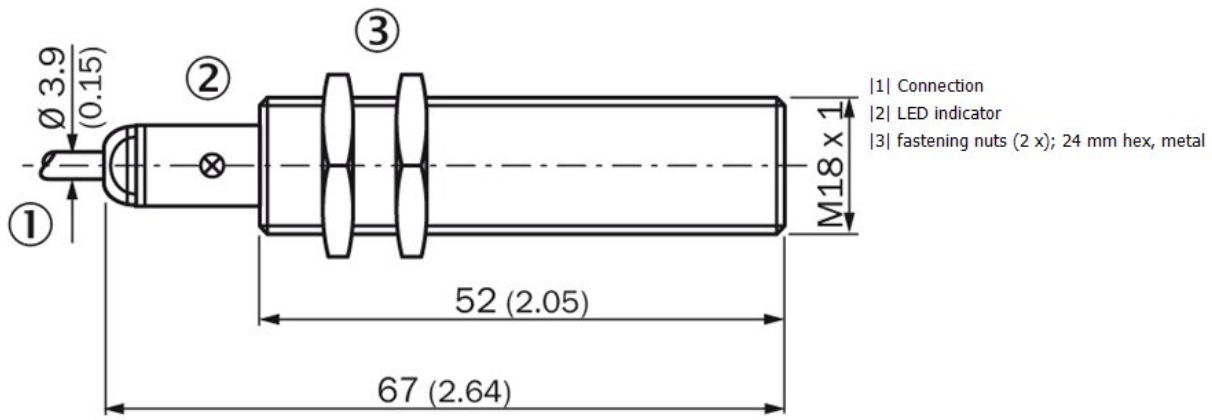

### Instalace poznámka

---

B:	36 mm
C:	18 mm
D:	24 mm
F:	64 mm
Poznámka:	Associated graphic see "Installation"

Installation note

---

Installation note

---

## Dimensional drawing