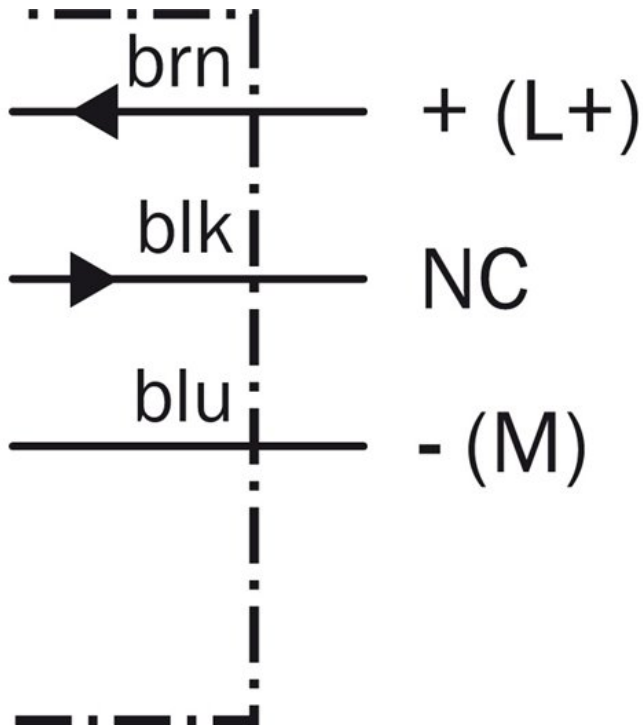

Schéma zapojení