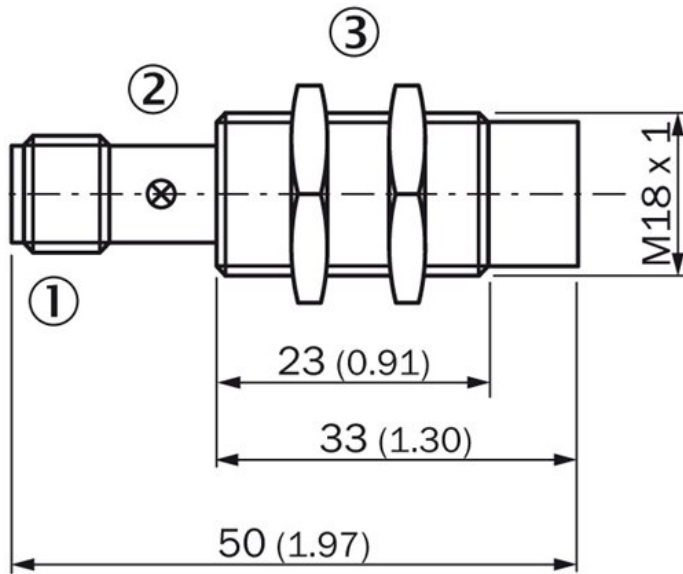

### Instalace poznámka

---

A:	18 mm
B:	36 mm
C:	18 mm
D:	24 mm
E:	16 mm
F:	64 mm
Poznámka:	Associated graphic see "Installation"

## Installation note non-flush installation

---

## Dimensional drawing

- |1| Connection
- |2| LED indicator
- |3| fastening nuts (2 x); 24 mm hex, metal

All dimensions in mm (inch)