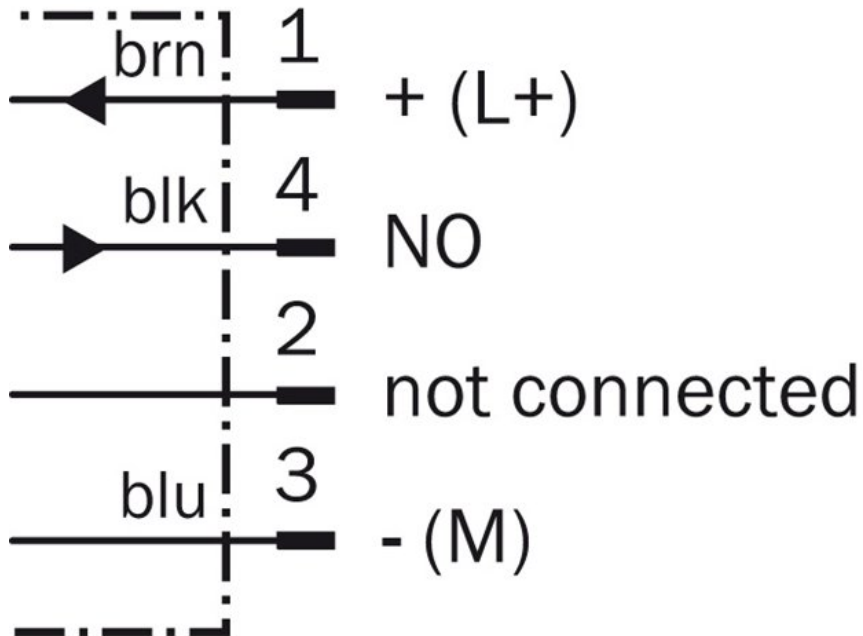

Schéma zapojení