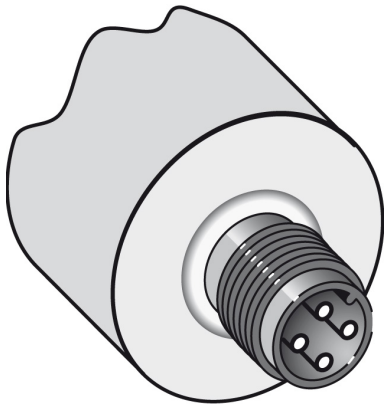

Connection type