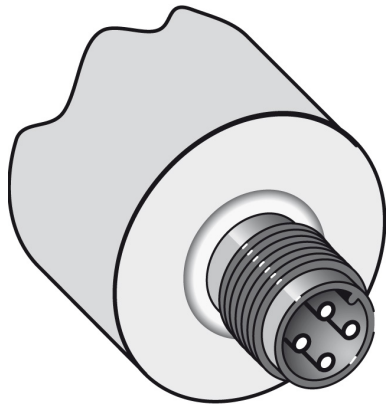

Installation note non-flush installation

Installation note

Dimensional drawing

Schéma zapojení

Connection type

Australia

Phone +61 3 9457 0600
1800 334 802 – tollfree
E-Mail sales@sick.com.au

Belgium/Luxembourg