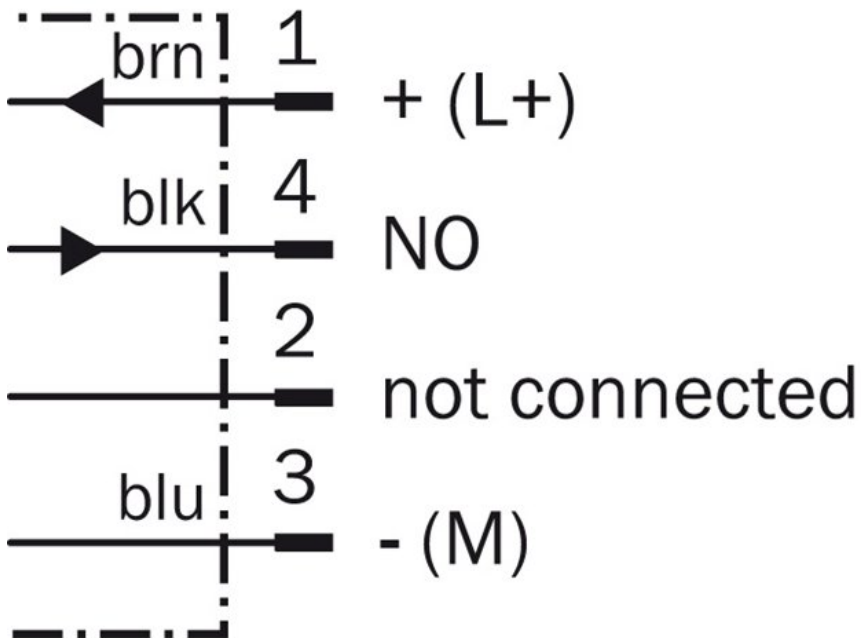

Installation note non-flush installation

Installation note

Dimensional drawing

Schéma zapojení

Connection type

Australia

Phone +61 3 9457 0600
1800 334 802 – tollfree
E-Mail sales@sick.com.au

Belgium/Luxembourg