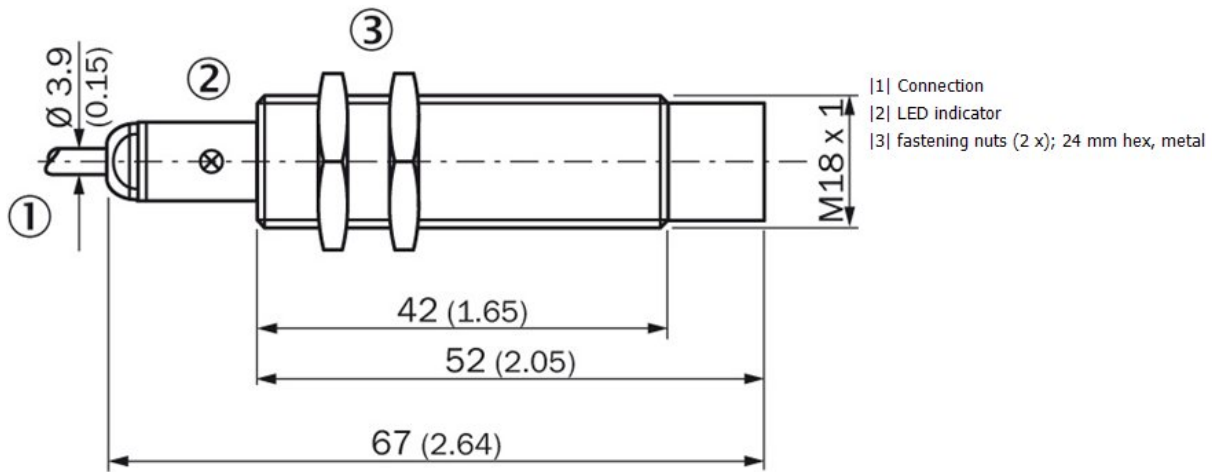

### Instalace poznámka

---

A:	18 mm
B:	36 mm
C:	18 mm
D:	36 mm
E:	24 mm
F:	96 mm
Poznámka:	Associated graphic see "Installation"

## Installation note non-flush installation

---

## Dimensional drawing