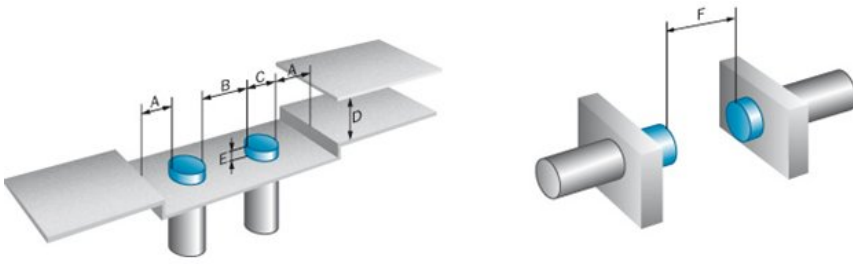

Installation note non-flush installation