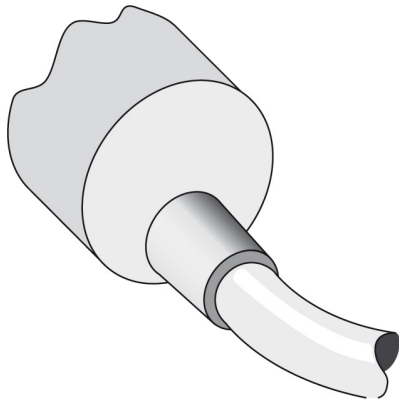

Connection type