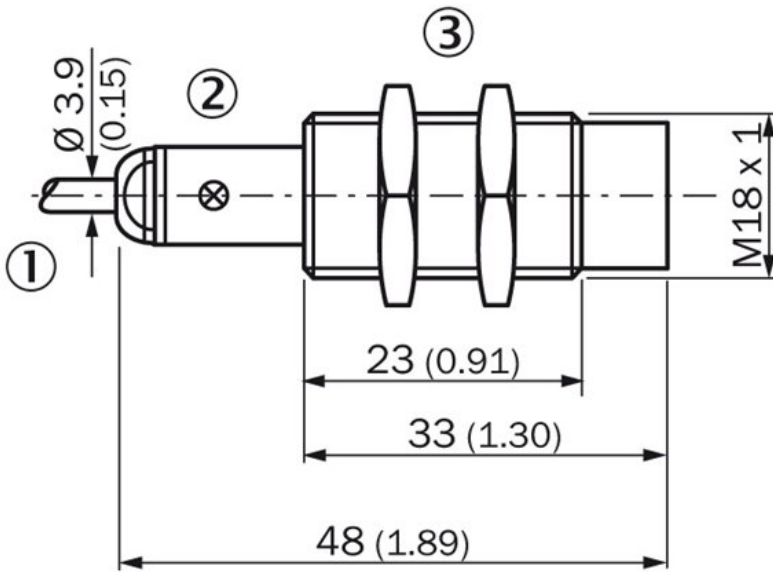

### Instalace poznámka

---

A:	18 mm
B:	36 mm
C:	18 mm
D:	36 mm
E:	24 mm
F:	96 mm
Poznámka:	Associated graphic see "Installation"

## Installation note non-flush installation

---

## Dimensional drawing

- |1| Connection
- |2| LED indicator
- |3| fastening nuts (2 x); 24 mm hex, metal

All dimensions in mm (inch)