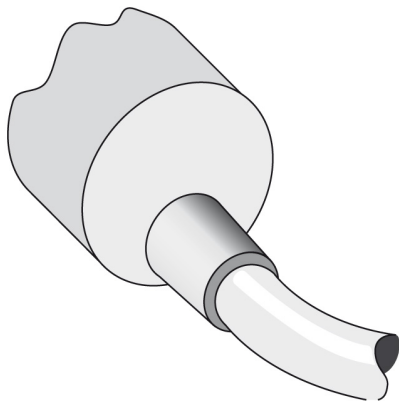

Connection type