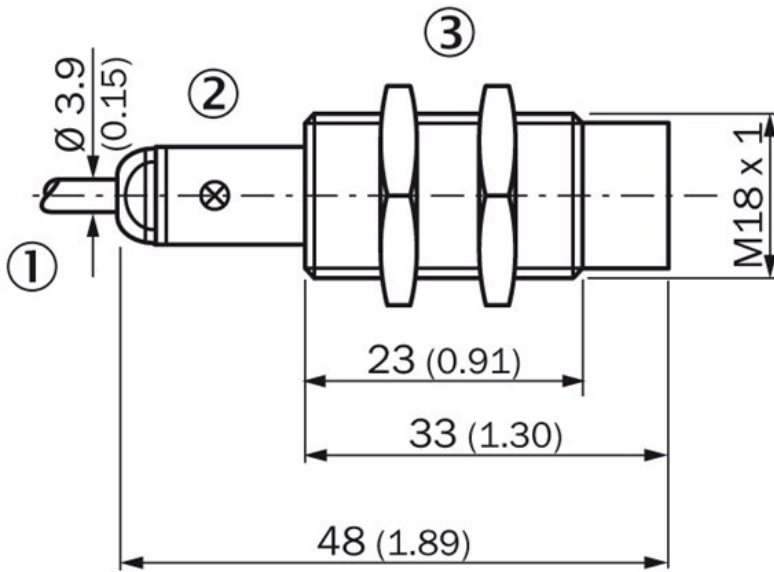

### Instalace poznámka

---

A:	18 mm
B:	36 mm
C:	18 mm
D:	36 mm
E:	24 mm
F:	96 mm
Poznámka:	Associated graphic see "Installation"

## Installation note non-flush installation

---

## Dimensional drawing

- |1| Connection
- |2| LED indicator
- |3| fastening nuts (2 x); 24 mm hex, metal

All dimensions in mm (inch)