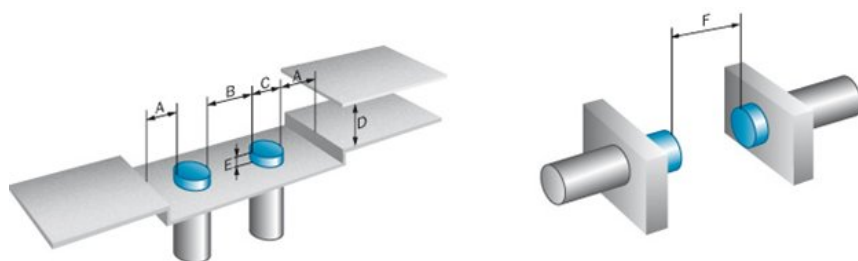

Installation note non-flush installation